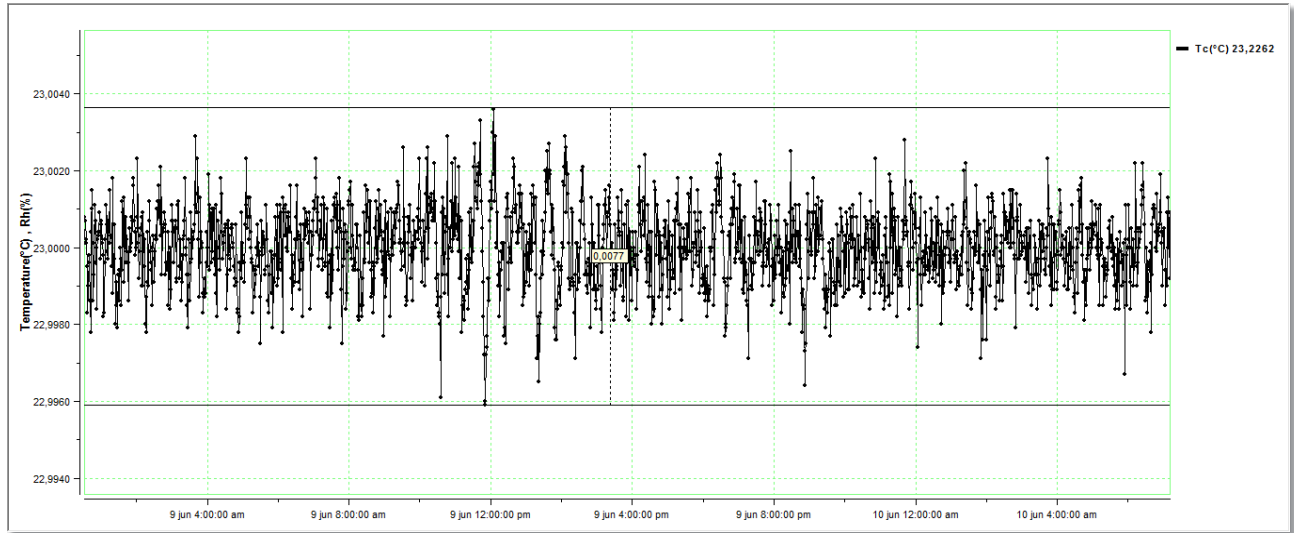

9300A SHOWN

9300 SHOWN

9300

- Volume 84 litres
- Range +15 °C to 35 °C
- Stability ± 50 mK for ± 1 °C
- Dual Peltier cooled
- Improved heating/cooling rate
- Temperature band protection
- Perfect for temperature coefficient measurements

Metrology is Our Science, Accuracy is Our Business™

Measurements International

Metrology is Our Science, Accuracy is Our Business™

AIR BATHS 9300A & 9300

CHAMBER TEMPERATURE STABILITY GRAPH AT +23 °C

9300 S/N 1104795

Specifications: Rev 1

	9300A	9300
		
External Dimensions (L x W x H)	432 x 660 x 940 mm	514 x 400 x 838 mm
Internal Dimensions (L x W x H)	330 x 510 x 630 mm	330 x 343 x 743 mm
Volume (L)	~ 106	~ 84
Temperature Range (°C)	+15...+40	+15...+35
Temperature Display Resolution (°C)	0.001	0.1
Temperature Set Resolution (°C)	0.001	0.1
Temperature Stability (°C)	± 0.005 @ 23 °C	± 0.050 @ 23 °C
Temperature Uniformity (°C)	± 0.01 @ 23 °C ± 0.05 @ 15 °C ± 0.10 @ 35 °C	± 0.1 @ 23 °C ± 0.2 @ 15 °C ± 0.3 @ 35 °C
Heating Rate	~ 100 min (+15 °C...+40°C)	~ 200 min (+15 °C...+35 °C)
Cooling Rate	~ 100 min (+40 °C...15 °C)	~ 200 min (+40 °C...15 °C)
Temperature Control	PID	PID
Power Supply	100 - 240 V 50/60 Hz	85 - 265 V 47/63 Hz
Wattage (W)	300	100
Interface	GPIB	None
Shelve	2	2
Access Port	1 x 50 mm Dia	1 x 50 mm Dia
Weight (kg)	~ 73	~ 30