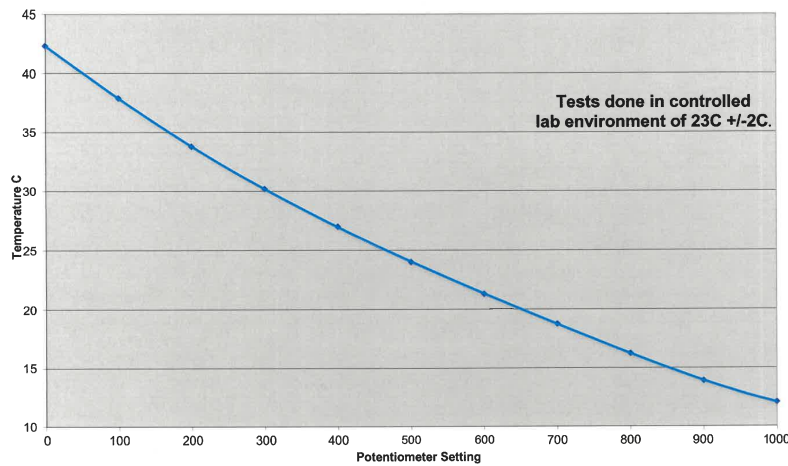

9300A SHOWN

9300 SHOWN

9300

- Volume 84 litres
- Range +15 °C to 35 °C
- Stability ± 50 mK for ± 1 °C
- Dual Peltier cooled
- Improved heating/cooling rate
- Temperature band protection
- Perfect for temperature coefficient measurements

Metrology is Our Science, Accuracy is Our Business™

Measurements International

Metrology is Our Science, Accuracy is Our Business™

AIR BATHS 9300A & 9300

CHAMBER TEMPERATURE STABILITY GRAPH AT +23 °C

9300 S/N 1104795

Specifications: Rev 1

	9300A	9300
		
External Dimensions (L x W x H)	432 x 660 x 940 mm	514 x 400 x 838 mm
Internal Dimensions (L x W x H)	330 x 510 x 630 mm	330 x 343 x 743 mm
Volume (L)	~ 106	~ 84
Temperature Range (°C)	+15...+40	+15...+35
Temperature Display Resolution (°C)	0.001	0.1
Temperature Set Resolution (°C)	0.001	0.1
Temperature Stability (°C)	± 0.005 @ 23 °C	± 0.050 @ 23 °C
Temperature Uniformity (°C)	± 0.01 @ 23 °C ± 0.05 @ 15 °C ± 0.10 @ 35 °C	± 0.1 @ 23 °C ± 0.2 @ 15 °C ± 0.3 @ 35 °C
Heating Rate	~ 100 min (+15 °C...+40°C)	~ 200 min (+15 °C...+35 °C)
Cooling Rate	~ 100 min (+40 °C...15 °C)	~ 200 min (+40 °C...15 °C)
Temperature Control	PID	PID
Power Supply	100 - 240 V 50/60 Hz	85 - 265 V 47/63 Hz
Wattage (W)	300	100
Interface	GPIB	None
Shelve	2	2
Access Port	1 x 50 mm Dia	1 x 50 mm Dia
Weight (kg)	~ 73	~ 30